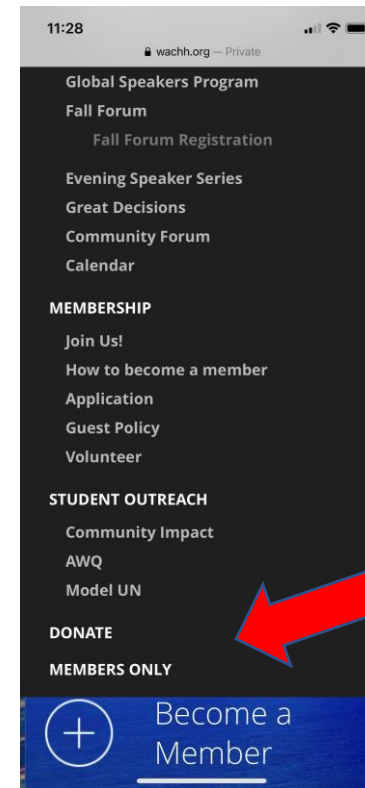

Phone

11:09

wachh.org

Email

Password

Remember me [Forgot password](#)

LOG IN

WACHH
1981 - 49 YEARS - 2021

World Affairs
Council of Hilton
Head

Computer: Once you have logged in, the “member only” tab will be visible on the Home Page. This is only visible when members log in. Click on the tab.

Step 4: The Speaker video page will come up. Click on the **blue video link** to view the presentation.

Phone: Once you have logged in, the “member only” tab will be visible. Click on the tab.

Scroll down to the lecture you would like to view & click on the **blue video link**.

meetings at no cost during the webinar, and can access video of the meetings afterwards through this **Members Only** page.