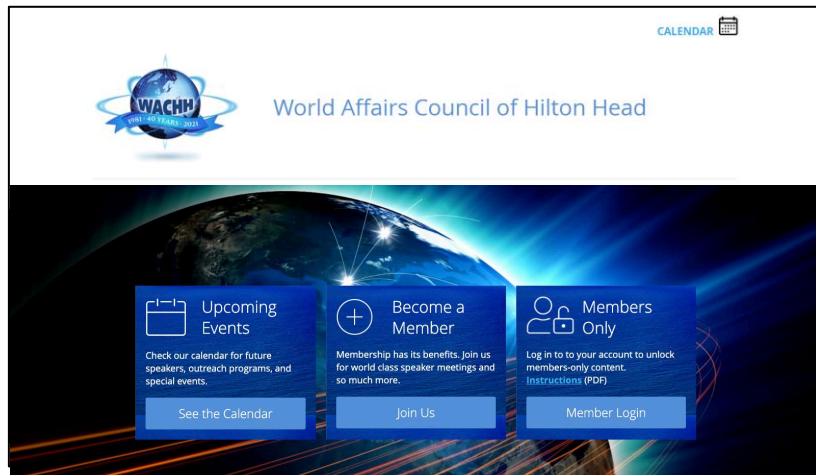

How to log into your WACHH Account

Step 1: Go to www.wachh.org.

On computer- Click on the
“Members Only” box“

On your phone- click on the
Arrow on the top right

How to log into your WACHH Account

The Login page will come up.

Put in you email and password **OR** click “forgot password” if you have never logged in before. Follow the steps to set up a new password.

Computer

CALENDAR

World Affairs Council of Hilton Head

HOME PROGRAMS ABOUT WACHH MEMBERSHIP STUDENT OUTREACH DONATE